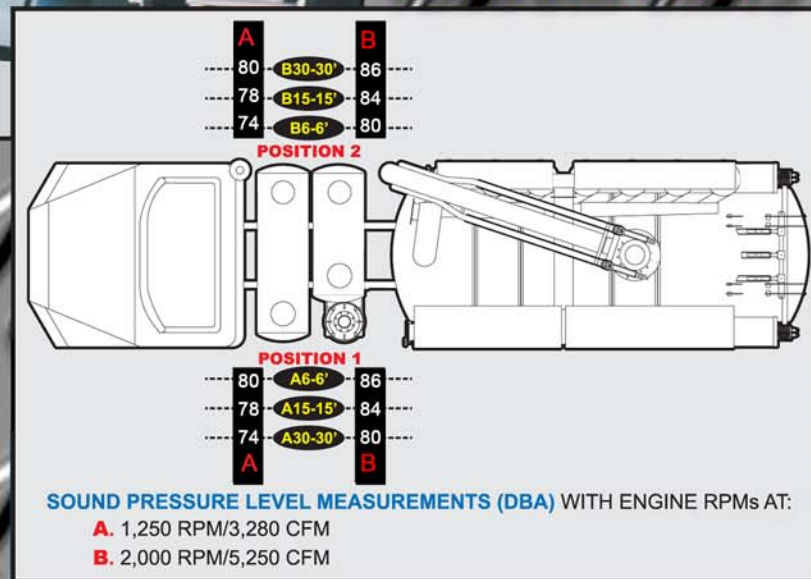

# GapVax®

*OUR SOUND  
ENCLOSURE  
CAN BE  
INSTALLED  
ON VARIOUS  
INDUSTRIAL  
VACUUM UNITS*

**LESS THAN 82 DBA @ 30'**