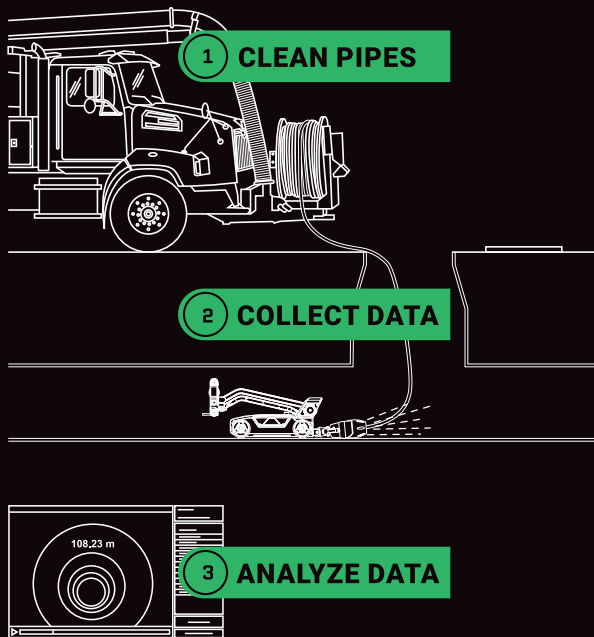

CAN-EX TECH'S
ZIPCAM 360
Brought to you by
GapVax

Hyper-efficient PACP inspections.

For automatic video recording, connect the ZIPCAM 360 to the cleaning nozzle once the pipe is clean.

Make the most of each time you open a sewer manhole.

- ✓ The redesigned workflow from ZIPCAM 360 helps you make the most of the time of your teams in the field;
- ✓ 360° video recording: Captures 99% of defects;
- ✓ Easy to use by operators, regardless of their level of experience;
- ✓ No need for an inspection unit with a pipe crawler.

Get the most out of your budget.

Ensure consistent quality.

Analyze your data whenever it suits you.

**CARRY OUT YOUR PACP INSPECTIONS
AT A FRACTION OF THE COST!**

SCAN TO FIND OUT MORE!

CAN-EX TECH'S
ZIPCAM 360
 Brought to you by
GapVax

<p>VIDEO QUALITY: 3K@60FPS</p>	<p>INSPECTS PIPES FROM 8 TO 48 INCHES IN DIAMETER</p>	<p>BUILT WITH ANODIZED ALUMINUM: RESISTANT AND EASY-TO-CLEAN</p>
<p>LIGHTING: 2000 LUMENS</p>	<p>BATTERY AUTONOMY: 1 WORK DAY</p>	<p>WEIGHT: 28 LB</p>