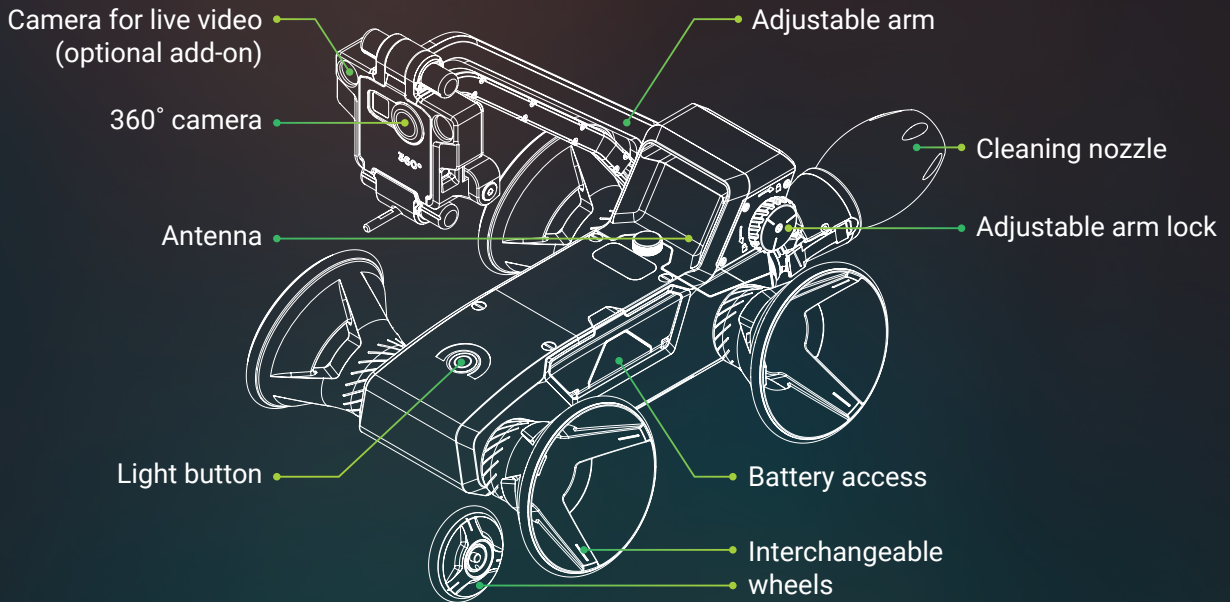

CAN-EX TECH'S
ZIPCAM 360
Brought to you by
GapVax

Hyper-efficient PACP inspections.

For automatic video recording, connect the ZIPCAM 360 to the cleaning nozzle once the pipe is clean.

Make the most of each time you open a sewer manhole.

- ✓ The redesigned workflow from ZIPCAM 360 helps you make the most of the time of your teams in the field;
- ✓ 360° video recording: Captures 99% of defects;
- ✓ Easy to use by operators, regardless of their level of experience;
- ✓ No need for an inspection unit with a pipe crawler.

<p>VIDEO QUALITY: 3K@60FPS</p>	<p>INSPECTS PIPES FROM 8 TO 48 INCHES IN DIAMETER</p>	<p>BUILT WITH ANODIZED ALUMINUM: RESISTANT AND EASY-TO-CLEAN</p>
<p>LIGHTING: 2000 LUMENS</p>	<p>BATTERY AUTONOMY: 1 WORK DAY</p>	<p>WEIGHT: 28 LB</p>